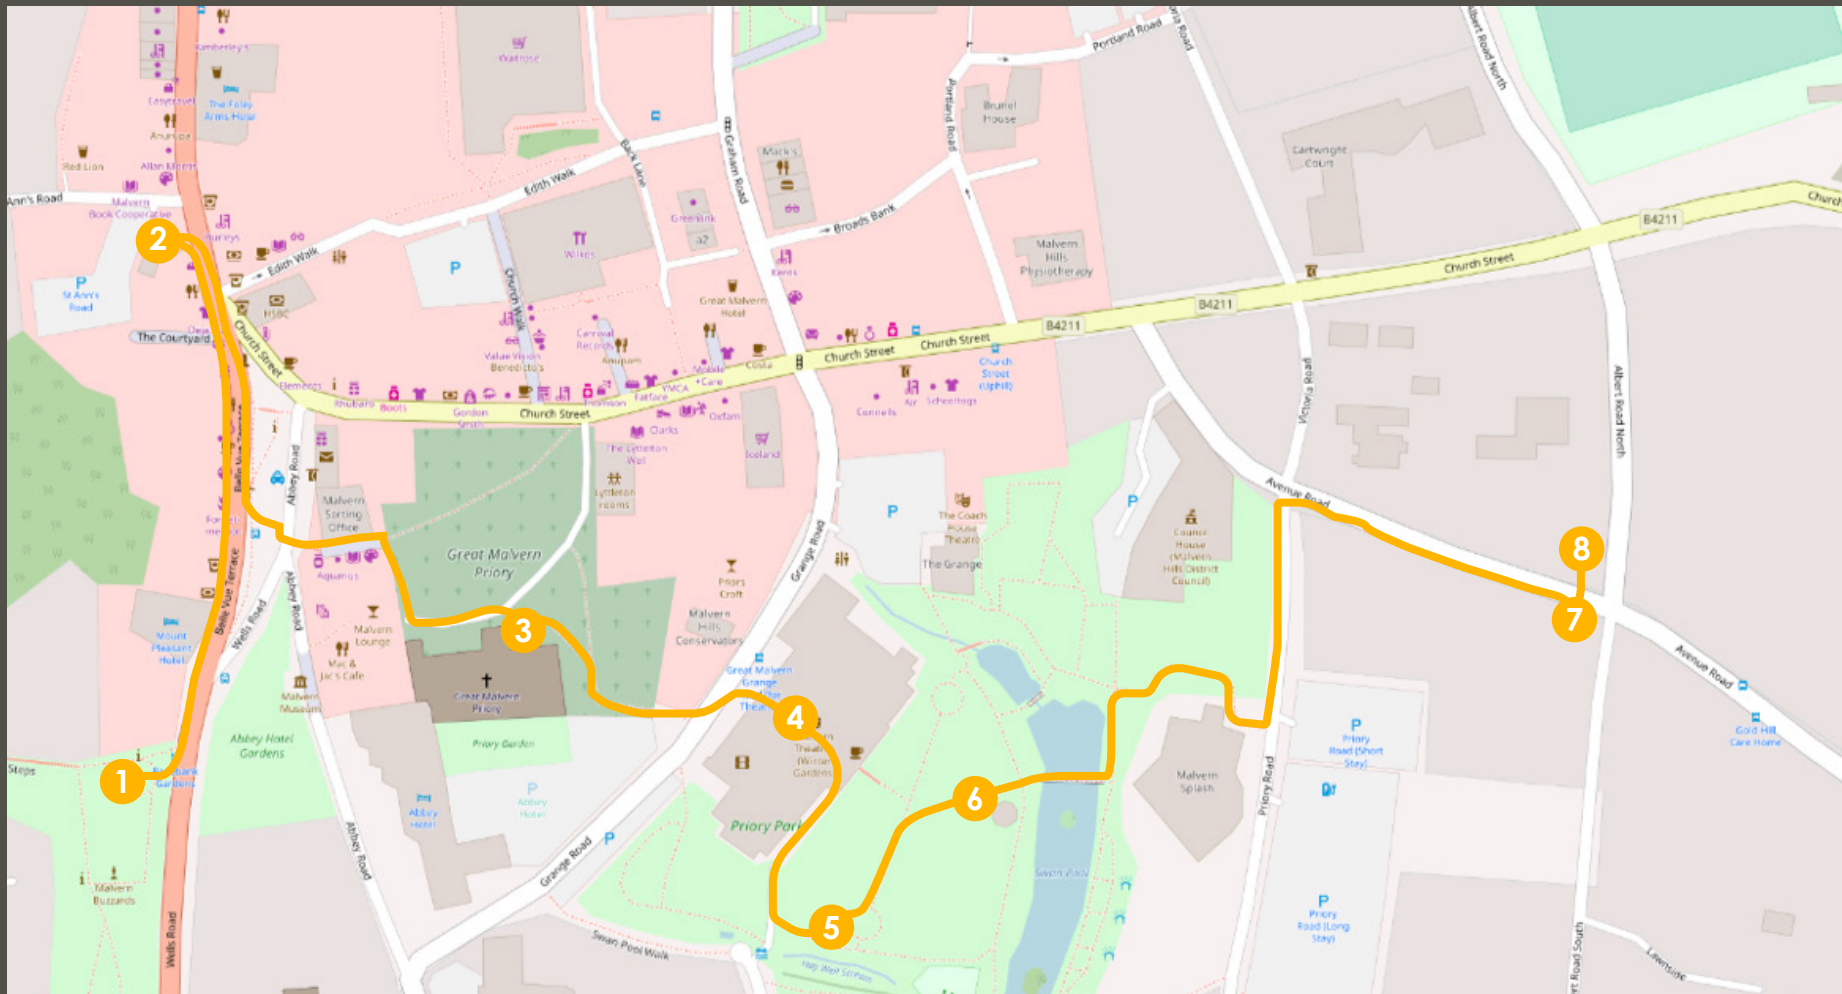

## Theme route

If you are planning a site visit to Malvern to look at the writers, musicians and artists associated with Malvern, then below is a suggested route which shows different places with a cultural connection. Historical information about all the Church sites can be found in Learning Resource 2.