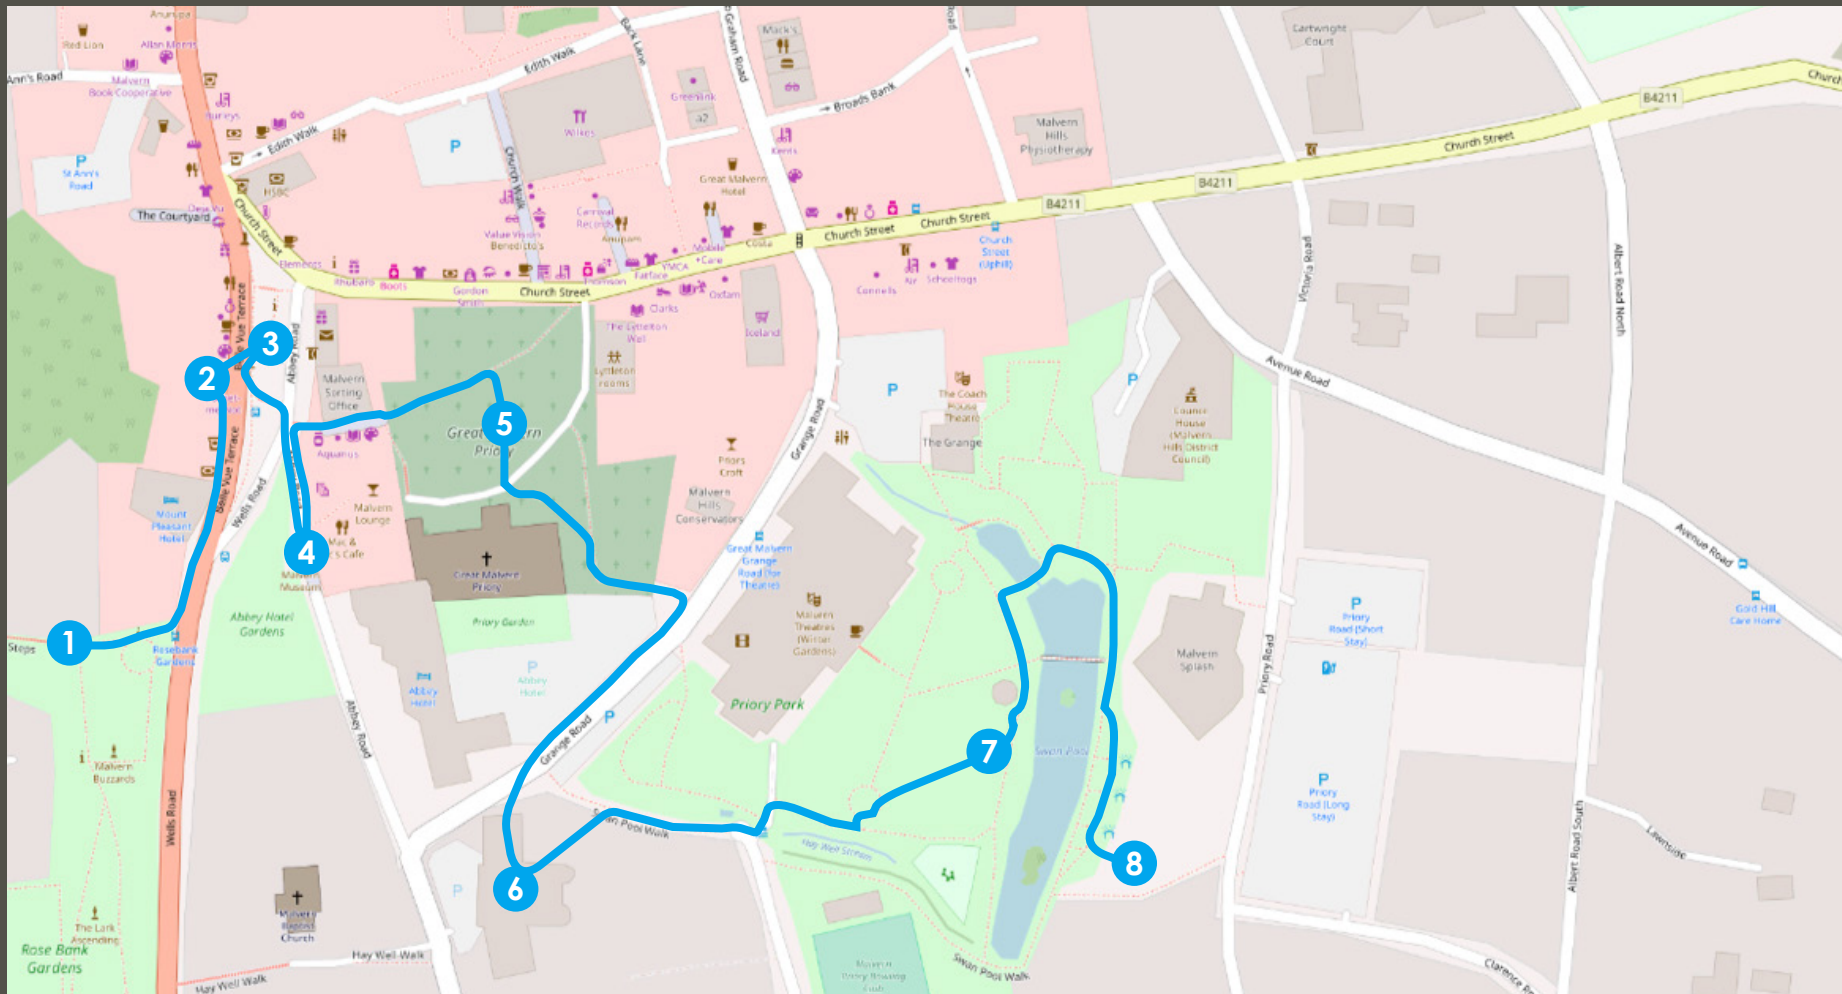

# The Water Cure

## Theme route

If you are planning a site visit to Malvern to look at Malvern's Water and the Water Cure, the route suggested below is a good starting point. Historical information relating to all the sites can be found in Learning Resource 3.

### Anne Darwin's Grave

Great Malvern Priory Churchyard, WR14 2AY

6