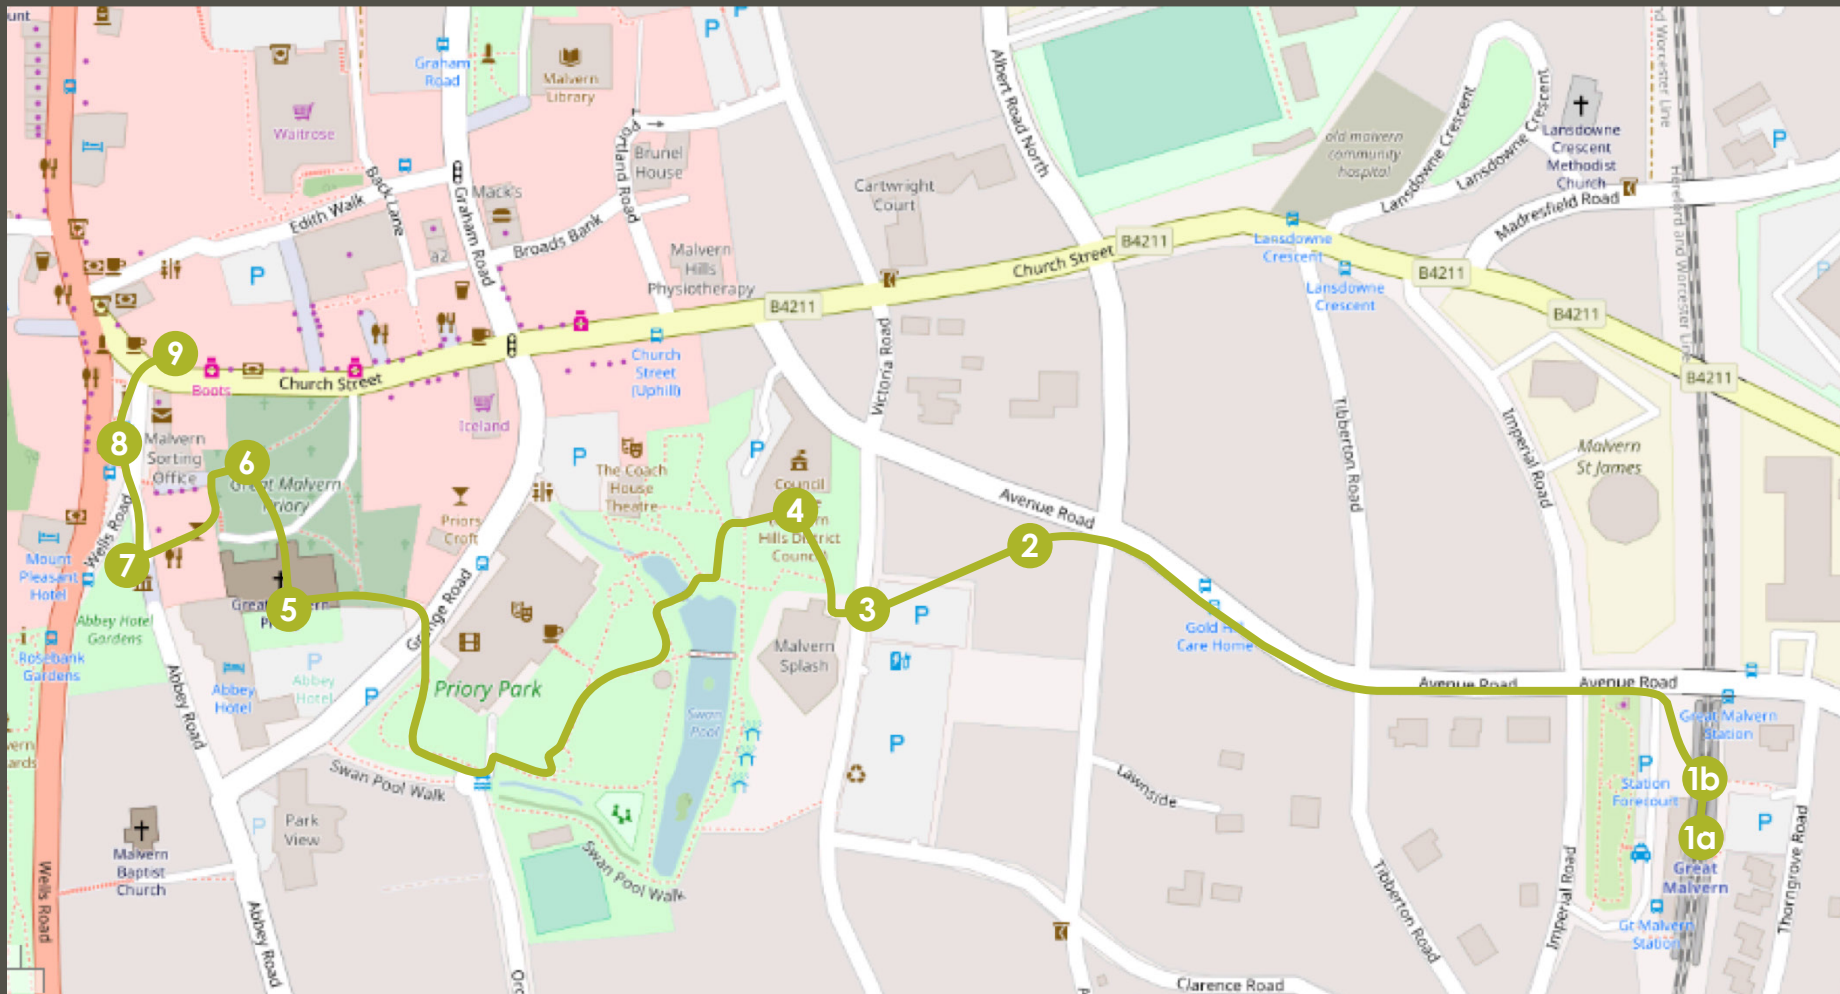

Natural Malvern

Theme route

If you are planning a site visit to Malvern to look at Malvern's geology, the route suggests some key places of interest. Historical information relating to the types of rock and stone can be found in Learning Resource 4.

1a

Horse Drinking Trough

Great Malvern Railway Station,
Station Approach, WR14 3AL

1b

Igneous Floor Tiles

Great Malvern Railway Station,
Station Approach, WR14 3AL

2

Malvern Stone Wall

Avenue Road, WR14 3AG

3

Splash Gateway

Priory Road, WR14 3DS

4

Council House

Avenue Road WR14 3AF

5

8

Malvinha

Belle Vue Island, WR14 4PZ

9

Tourist Information Centre

21 Church Street, WR14 2AA

Can you spot
the fossils?